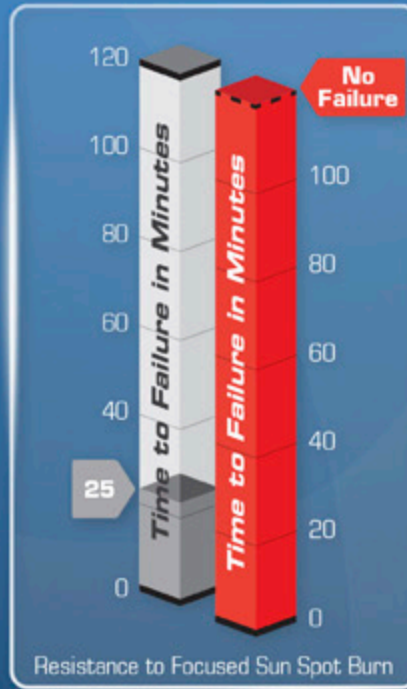

Another STEMCO Innovative Solution

STEMCO[®]

A Higher Standard of Performance.™

an EnPro Industries company

www.stemco.com

Making the Roadways Safer[®]

Resistance to Cuts

This test simulated a sharp metal object, forced upward between the duals, which can cut or damage the air hose.

Resistance to Heat (472°F Spot on the Hose)

Aluminum wheels can concentrate sunlight into a beam that can reach temperatures of over 400° F which can cause hose failure or damage.

Tensile Strength

Tensile strength is important if the hose is snagged or stretched.