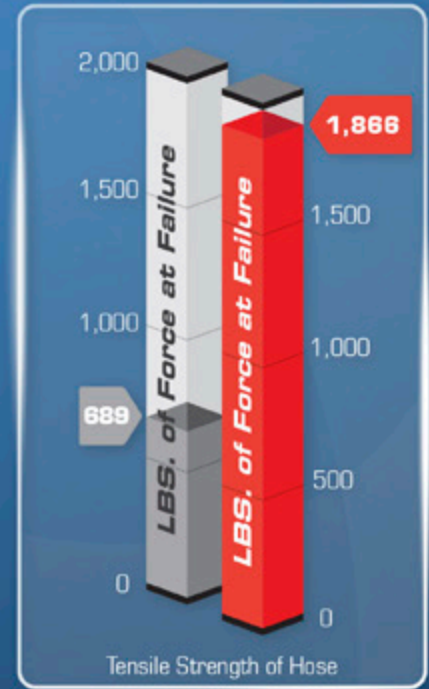

Another STEMCO Innovative Solution

STEMCO[®]

A Higher Standard of Performance.™

an EnPro Industries company

www.stemco.com

Making the Roadways Safer[®]

Resistance to Cuts

This test simulated a sharp metal object, forced upward between the duals, which can cut or damage the air hose.

Resistance to Heat (472°F Spot on the Hose)

Aluminum wheels can concentrate sunlight into a beam that can reach temperatures of over 400° F which can cause hose failure or damage.

Tensile Strength

Tensile strength is important if the hose is snagged or stretched.