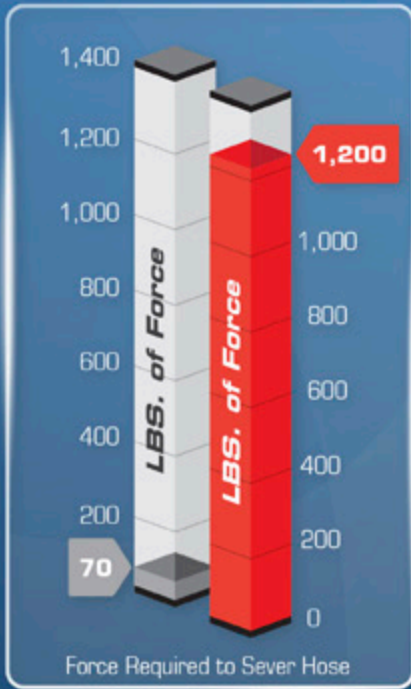

Another STEMCO Innovative Solution

STEMCO[®]

A Higher Standard of Performance.™

an EnPro Industries company

www.stemco.com

Making the Roadways Safer[®]

Resistance to Cuts

This test simulated a sharp metal object, forced upward between the duals, which can cut or damage the air hose.

Resistance to Heat (472°F Spot on the Hose)

Aluminum wheels can concentrate sunlight into a beam that can reach temperatures of over 400° F which can cause hose failure or damage.

Tensile Strength

Tensile strength is important if the hose is snagged or stretched.